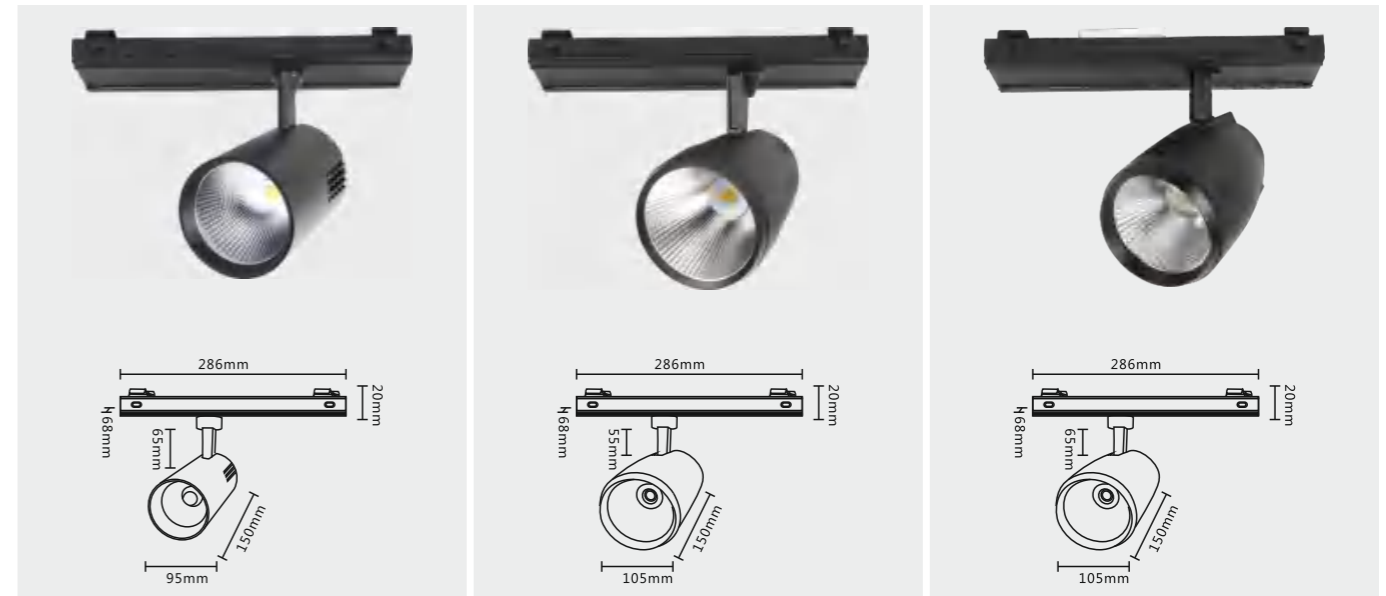

Installation instructions:

- 1: Fix the ceiling plate on the roof.
- 2: Open the steel wire and adjust it to the length of sagging through the pull head. Install a stainless steel hook.
- 3: Put the hook into the trunking(A).
- 4: Firstly, follow step 3 install another trunking B
- 5: Insert the one font joint of trunking A into the trunking B,let trunking A and trunking B tightly combined.and let trunking A be connected with the male and female connectors of B to electrify .Keep repeating. It can connect 300 meters.
- 6: Install the required trunking length and align the lamp collector to the trunking collector so that the linear lamp body can be directly clamped on the trunking through the fastener. If you need to take it off, press the fastener directly, and the lamp body will be taken off immediately.
- 7: Track module is installed in the same way as the lamp body, and its length, size, appearance and shape are the same as the lamp body. By installing track module, track light can be installed under the track module. The track module and the track light can be installed at any time, which is convenient to be used in the field when the light intensity needs to be strengthened. Track module is also controlled by 5 lines and 3 loops, which can be switched at will. Convenient for segmental control.
- 8: With the above steps, it can be installed as shown in Figure 10. With the installation method of Step 5, it can be extended to the length required by customers.
- 9: On the basis of Fig. 10, the 11-L joint, 12-T joint and 13-X joint are adopted. It can be installed as shown in Figure 14. Above Figure 14, the lamp body and the track module can be switched at will.

LED无缝对接线性灯

286COB导轨射灯模组

外观专利
仿冒必究
实用新型专利

2023新款
SECKILL

CCC CE TUV SAA CB ROHS
中国 欧洲 欧洲 澳洲 全球 环保

智能节能40%超市照明专用系统

光学防眩

LED透镜无缝对接线性灯-雾状透镜