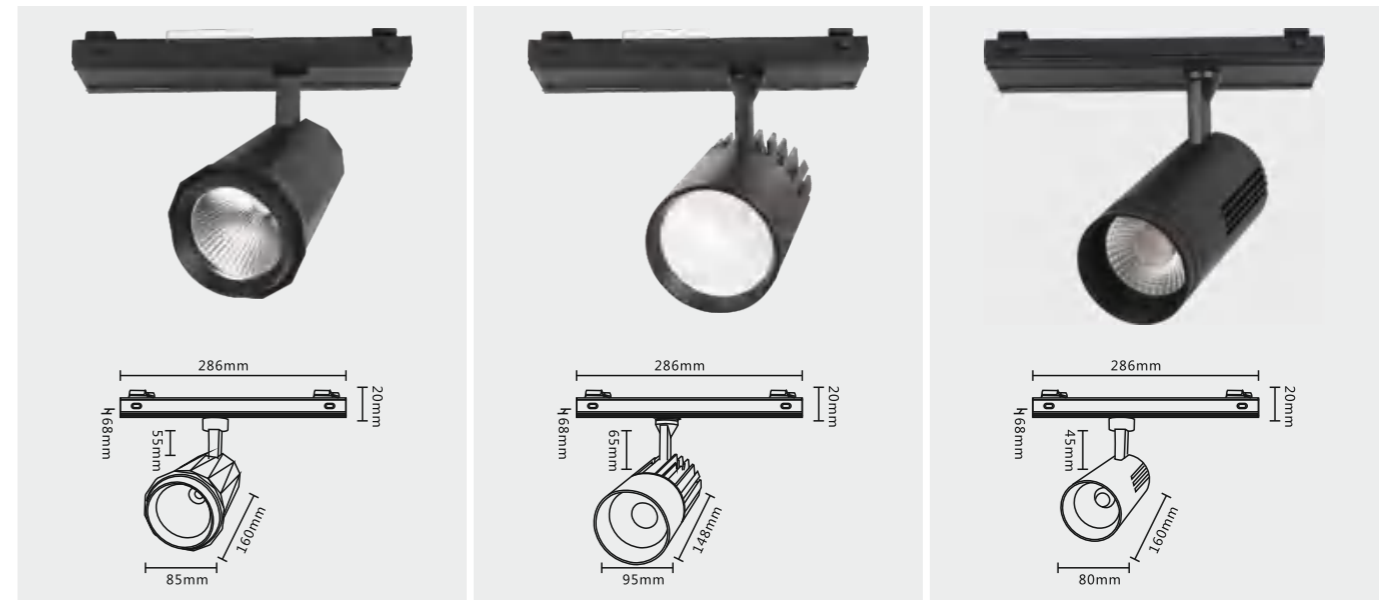

Installation instructions:

- 1: Fix the ceiling plate on the roof.
- 2: Open the steel wire and adjust it to the length of sagging through the pull head. Install a stainless steel hook.
- 3: Put the hook into the trunking(A).
- 4: Firstly, follow step 3 install another trunking B
- 5: Insert the one font joint of trunking A into the trunking B,let trunking A and trunking B tightly combined.and let trunking A be connected with the male and female connectors of B to electrify .Keep repeating. It can connect 300 meters.
- 6: Install the required trunking length and align the lamp collector to the trunking collector so that the linear lamp body can be directly clamped on the trunking through the fastener. If you need to take it off, press the fastener directly, and the lamp body will be taken off immediately.
- 7: Track module is installed in the same way as the lamp body, and its length, size, appearance and shape are the same as the lamp body. By installing track module, track light can be installed under the track module. The track module and the track light can be installed at any time, which is convenient to be used in the field when the light intensity needs to be strengthened. Track module is also controlled by 5 lines and 3 loops, which can be switched at will. Convenient for segmental control.
- 8: With the above steps, it can be installed as shown in Figure 10. With the installation method of Step 5, it can be extended to the length required by customers.
- 9: On the basis of Fig. 10, the 11-L joint, 12-T joint and 13-X joint are adopted. It can be installed as shown in Figure 14. Above Figure 14, the lamp body and the track module can be switched at will.

LED无缝对接线性灯

286COB导轨射灯模组

外观专利
仿冒必究
实用新型专利

2023新款
SECKILL

CCC CE TUV SAA CB ROHS
中国 欧洲 欧洲 澳洲 全球 环保

智能节能40%超市照明专用系统

光学防眩

LED透镜无缝对接线性灯-雾状透镜