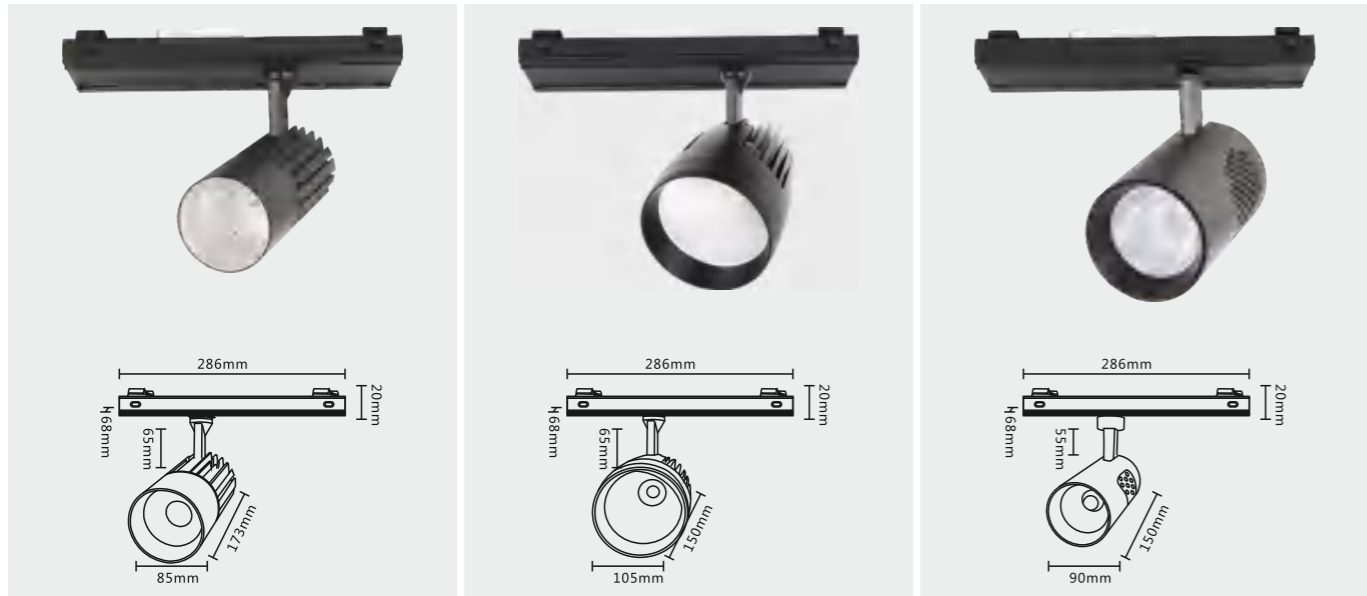

Installation instructions:

- 1: Fix the ceiling plate on the roof.
- 2: Open the steel wire and adjust it to the length of sagging through the pull head. Install a stainless steel hook.
- 3: Put the hook into the trunking(A).
- 4: Firstly, follow step 3 install another trunking B
- 5: Insert the one font joint of trunking A into the trunking B,let trunking A and trunking B tightly combined.and let trunking A be connected with the male and female connectors of B to electrify .Keep repeating. It can connect 300 meters.
- 6: Install the required trunking length and align the lamp collector to the trunking collector so that the linear lamp body can be directly clamped on the trunking through the fastener. If you need to take it off, press the fastener directly, and the lamp body will be taken off immediately.
- 7: Track module is installed in the same way as the lamp body, and its length, size, appearance and shape are the same as the lamp body. By installing track module, track light can be installed under the track module. The track module and the track light can be installed at any time, which is convenient to be used in the field when the light intensity needs to be strengthened. Track module is also controlled by 5 lines and 3 loops, which can be switched at will. Convenient for segmental control.
- 8: With the above steps, it can be installed as shown in Figure 10. With the installation method of Step 5, it can be extended to the length required by customers.
- 9: On the basis of Fig. 10, the 11-L joint, 12-T joint and 13-X joint are adopted. It can be installed as shown in Figure 14. Above Figure 14, the lamp body and the track module can be switched at will.

LED无缝对接线性灯

286COB导轨射灯模组

外观专利
仿冒必究
实用新型专利

2023新款
SECKILL

CCC CE TUV SAA CB ROHS
中国 欧洲 欧洲 澳洲 全球 环保

智能节能40%超市照明专用系统

光学防眩

LED透镜无缝对接线性灯-雾状透镜