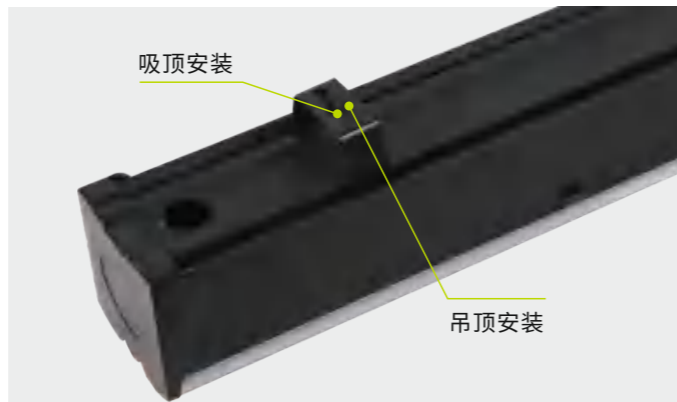

Installation instructions:

- 1: Fix the ceiling plate on the roof.
- 2: Open the steel wire and adjust it to the length of sagging through the pull head. Install a stainless steel hook.
- 3: Put the hook into the trunking(A).
- 4: Firstly, follow step 3 install another trunking B
- 5: Insert the one font joint of trunking A into the trunking B,let trunking A and trunking B tightly combined.and let trunking A be connected with the male and female connectors of B to electrify .Keep repeating. It can connect 300 meters.
- 6: Install the required trunking length and align the lamp collector to the trunking collector so that the linear lamp body can be directly clamped on the trunking through the fastener. If you need to take it off, press the fastener directly, and the lamp body will be taken off immediately.
- 7: Track module is installed in the same way as the lamp body, and its length, size, appearance and shape are the same as the lamp body. By installing track module, track light can be installed under the track module. The track module and the track light can be installed at any time, which is convenient to be used in the field when the light intensity needs to be strengthened. Track module is also controlled by 5 lines and 3 loops, which can be switched at will. Convenient for segmental control.
- 8: With the above steps, it can be installed as shown in Figure 10. With the installation method of Step 5, it can be extended to the length required by customers.
- 9: On the basis of Fig. 10, the 11-L joint, 12-T joint and 13-X joint are adopted. It can be installed as shown in Figure 14. Above Figure 14, the lamp body and the track module can be switched at will.

LED无缝对接线性灯

286COB导轨射灯模组

外观专利
仿冒必究
实用新型专利

2023新款
SECKILL

CCC CE TUV SAA CB ROHS
中国 欧洲 欧洲 澳洲 全球 环保

智能节能40%超市照明专用系统

光学防眩

LED透镜无缝对接线性灯-雾状透镜