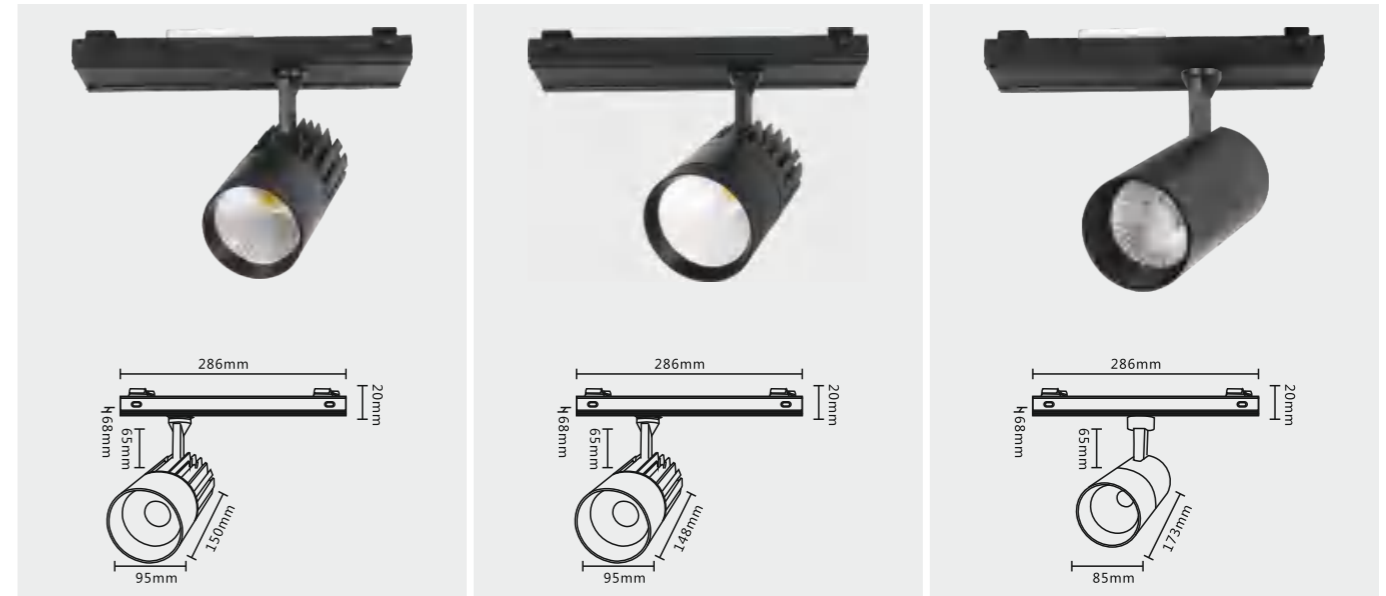

Installation instructions:

- 1: Fix the ceiling plate on the roof.
- 2: Open the steel wire and adjust it to the length of sagging through the pull head. Install a stainless steel hook.
- 3: Put the hook into the trunking(A).
- 4: Firstly, follow step 3 install another trunking B
- 5: Insert the one font joint of trunking A into the trunking B,let trunking A and trunking B tightly combined.and let trunking A be connected with the male and female connectors of B to electrify .Keep repeating. It can connect 300 meters.
- 6: Install the required trunking length and align the lamp collector to the trunking collector so that the linear lamp body can be directly clamped on the trunking through the fastener. If you need to take it off, press the fastener directly, and the lamp body will be taken off immediately.
- 7: Track module is installed in the same way as the lamp body, and its length, size, appearance and shape are the same as the lamp body. By installing track module, track light can be installed under the track module. The track module and the track light can be installed at any time, which is convenient to be used in the field when the light intensity needs to be strengthened. Track module is also controlled by 5 lines and 3 loops, which can be switched at will. Convenient for segmental control.
- 8: With the above steps, it can be installed as shown in Figure 10. With the installation method of Step 5, it can be extended to the length required by customers.
- 9: On the basis of Fig. 10, the 11-L joint, 12-T joint and 13-X joint are adopted. It can be installed as shown in Figure 14. Above Figure 14, the lamp body and the track module can be switched at will.

LED无缝对接线性灯

286COB导轨射灯模组

外观专利
仿冒必究
实用新型专利

2023新款
SECKILL

CCC CE TUV SAA CB ROHS
中国 欧洲 欧洲 澳洲 全球 环保

智能节能40%超市照明专用系统

光学防眩

LED透镜无缝对接线性灯-雾状透镜